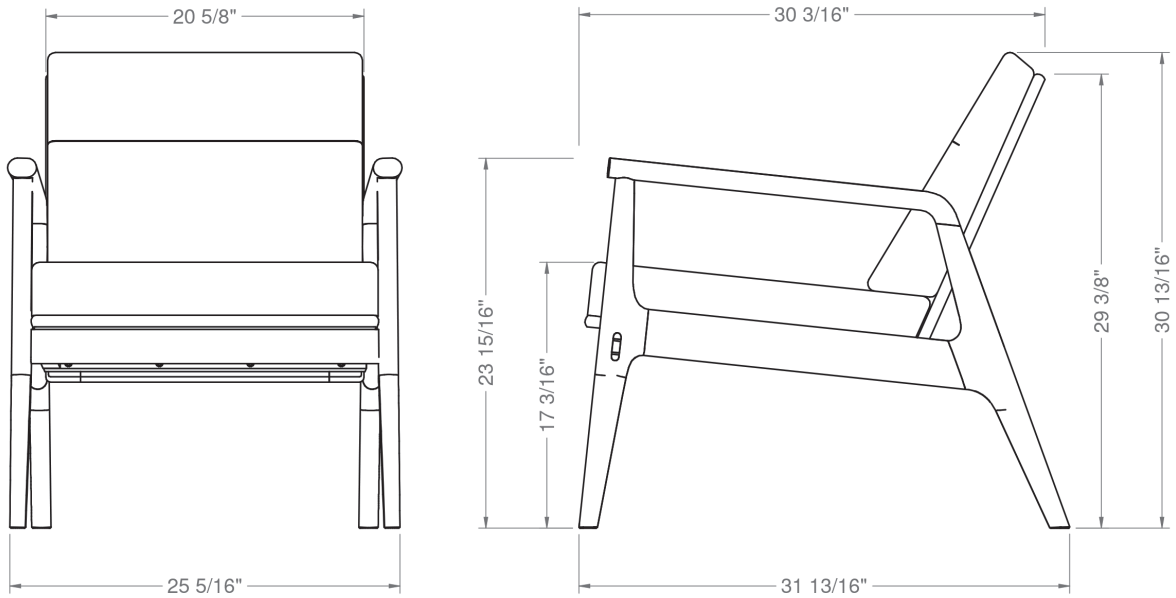

Fahmida Chair

FLC · 31"H x 25"W x 32"D

Fahmida Chair

 THOS. MOSER

72 Wright's Landing | Auburn, ME | p: 800 862 1973 | f: 207 784 6973 | thosmoser.com

fahmida chair

FLC · 31"H x 25"W x 32"D

Designed by Fahmida Lam, the Fahmida Chair incorporates the joinery, craftsmanship and experience of Thos. Moser with Ms. Lam's progressive aesthetic. Leveraging the strength and beauty of hand-finished American hardwoods such as cherry and walnut, the chair cuts a fresh, airy profile that naturally complements any thoughtful and clean aesthetic. With its contrasting upholstered seat and back, this chair lives comfortably within the traditional Moser offering, while embracing the distinctive perspective of one of the industry's brightest new talents.