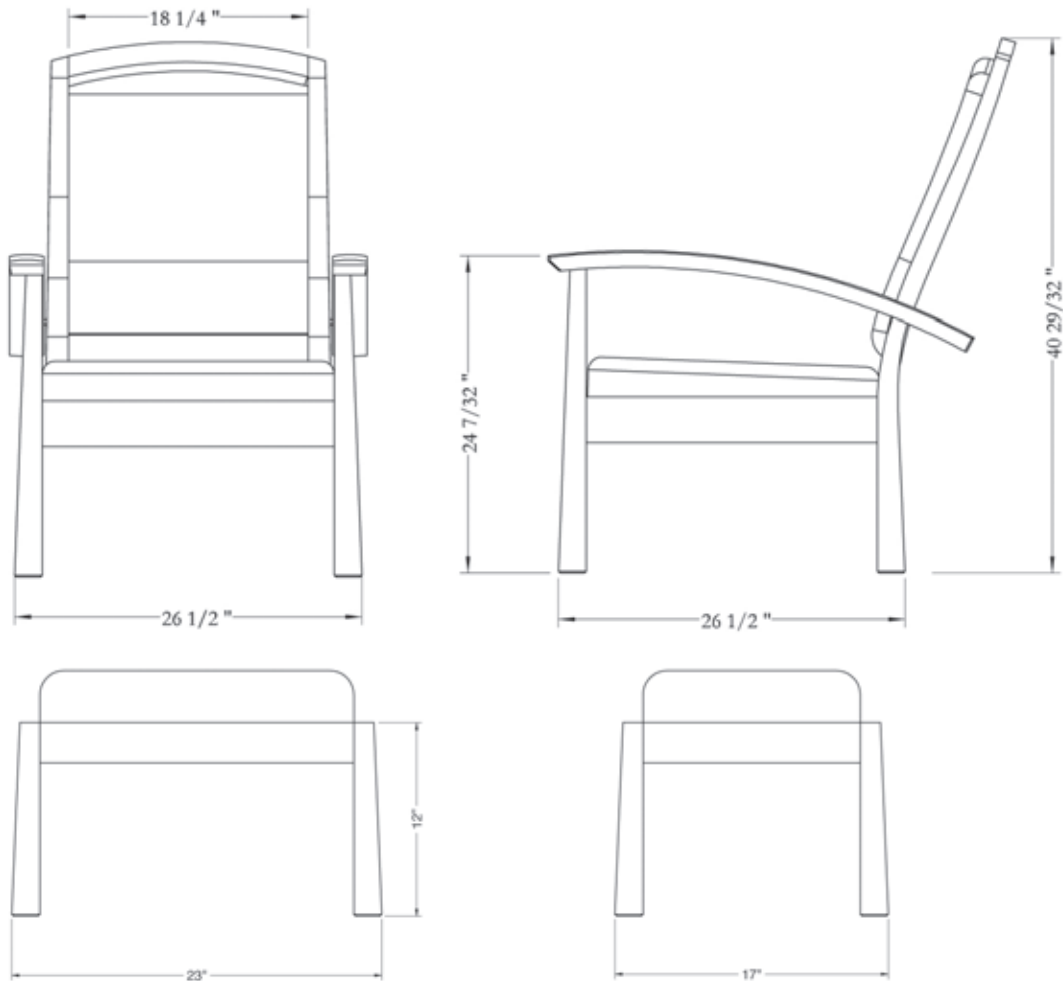

american bungalow lounge chair

AC-1PS · 41"H x 28"W x 40"D

american bungalow ottoman

AC-O · 16"H x 23"W x 17"D

bungalow

 **THOS. MOSER**

72 Wright's Landing | Auburn, ME | p: 800 862 1973 | f: 207 784 6973 | thosmoser.com

american bungalow lounge chair AC-1PS · 41"H x 28"W x 40"D  
 american bungalow ottoman AC-O · 16"H x 23"W x 17"D

Worked in cherry, our Morris-style lounge chair has thinner legs, gently arching arms and reverse tapered legs. A brass rod adjusts the lounge chair back angle to four settings, from upright attention to supine snoring. The American Bungalow Lounge Chair and the matching Ottoman are available in any of our standard fabrics or leather upholstery.