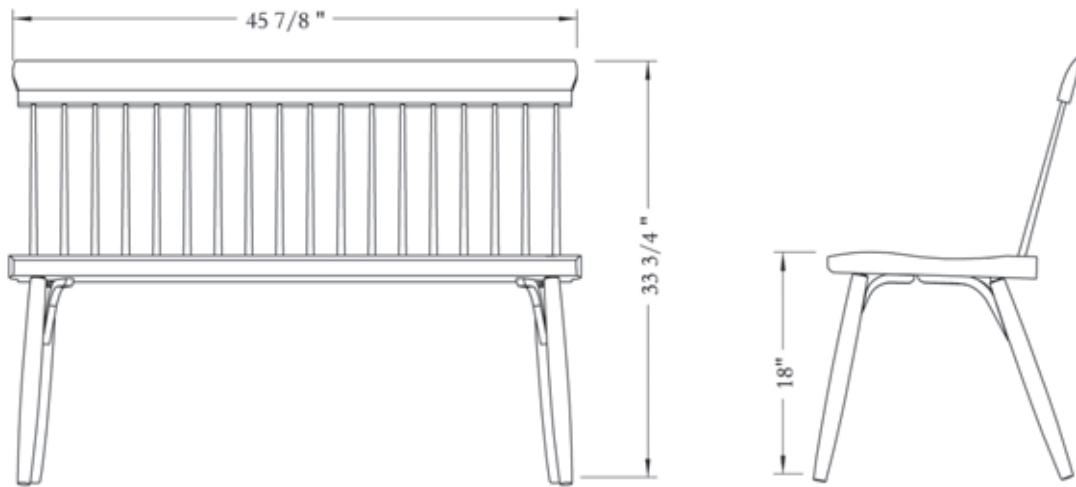

deacon's bench

DB · 34"H x 47-96"W x 21"D

deacon's

 **THOS. MOSER**

72 Wright's Landing | Auburn, ME | p: 800 862 1973 | f: 207 784 6973 | thosmoser.com

deacon's bench

DB · 34"H x 47-96"W x 21"D

An attractive and practical solution to seating in an entryway, kitchen or office, our Deacon's Bench can be made to fit the length of your space, up to ten feet. The contoured curves of its solid cherry seat and the light give of its ash spindles make this bench surprisingly comfortable.