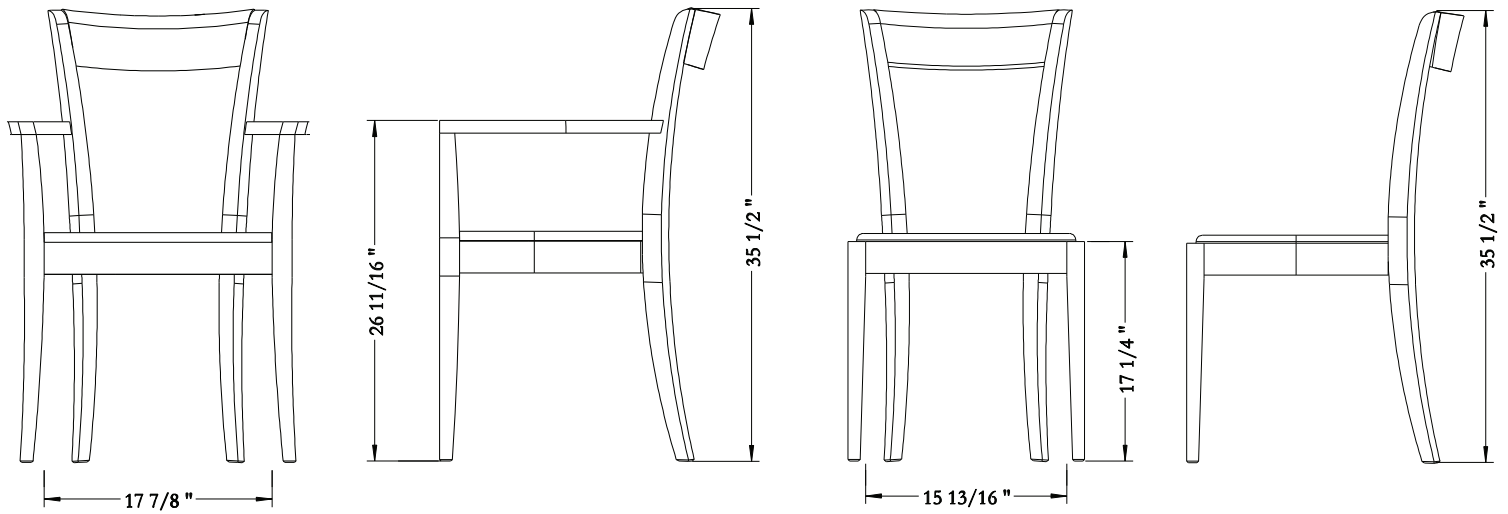

harpswell arm chair

HAC · 35"H x 19"W x 22"D

harpswell side chair

HSC · 35"H x 23"W x 21"D

harpswell

 **THOS. MOSER**

72 Wright's Landing | Auburn, ME | p: 800 862 1973 | f: 207 784 6973 | thosmoser.com

harpswell arm chair HAC · 35" H x 19" W x 22" D
 harpswell side chair HSC · 35" H x 23" W x 21" D

The back crest of each Harpswell Chair is carved from a single block of cherry to reveal the unique and symmetrical wood grain within.