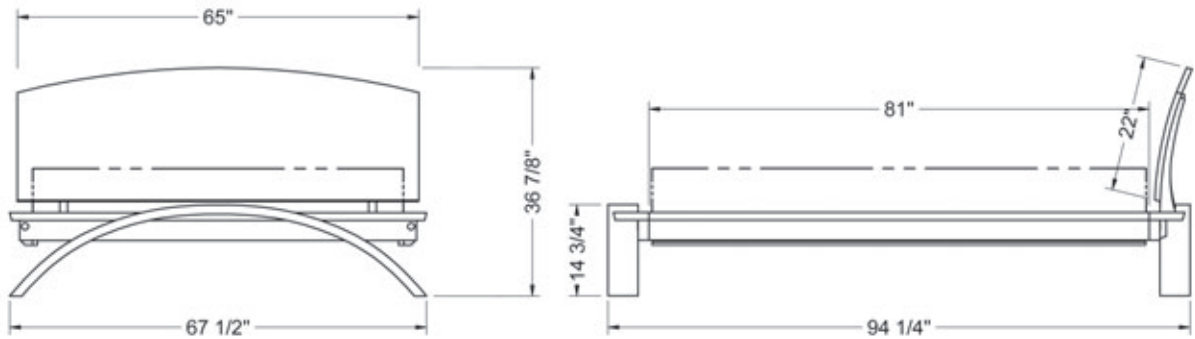

vita bed

queen · VBQ · 37"H x 68"W x 94"L

king · VBK · 37"H x 84"W x 94"L

vita

 **THOS. MOSER**

72 Wright's Landing | Auburn, ME | p: 800 862 1973 | f: 207 784 6973 | thosmoser.com

vita bed

queen · VBQ · 37" H x 68" W x 94" L

king · VBK · 37" H x 84" W x 94" L

Taking good design down to the bones, the Vita Bed's simplicity and curved footboard harken back to the Modernist era and the sleeping platforms common in Japan. Despite its delicate appearance, this bed's loftiness defies its substantial mass. The curved, laminated feet—a Vita hallmark—suspend the mattress snugly in a remarkably strong solid cherry base.