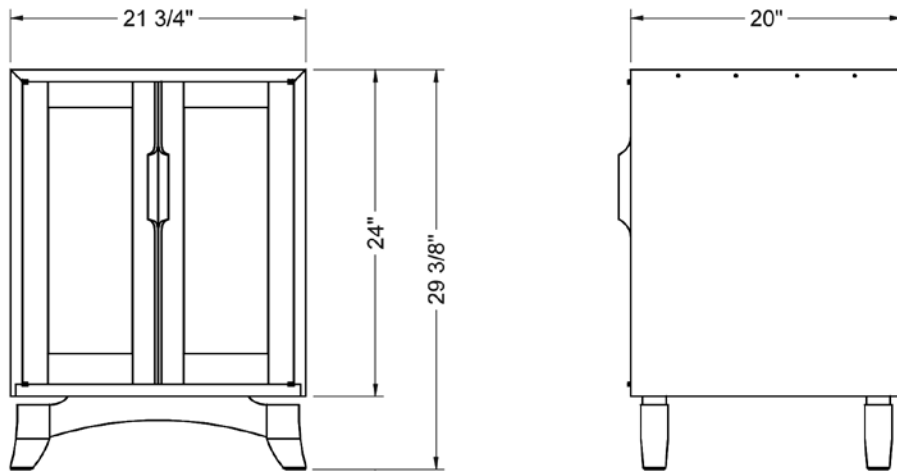

meridian small chest with doors

DDO · 29"H x 22"W x 20"D

meridian

 **THOS. MOSER**

72 Wright's Landing | Auburn, ME | p: 800 862 1973 | f: 207 784 6973 | thosmoser.com

### meridian small chest with doors

DDO · 29" H x 22" W x 20" D

Great furniture designers, like the Shakers during the 18th-century and the Danish of the mid-20th century, often view design as an obligation to reflect a heightened social conscience. They strive to create objects of beauty for the betterment of everyday life. David Moser's new Meridian Collection is firmly rooted in these ideals.